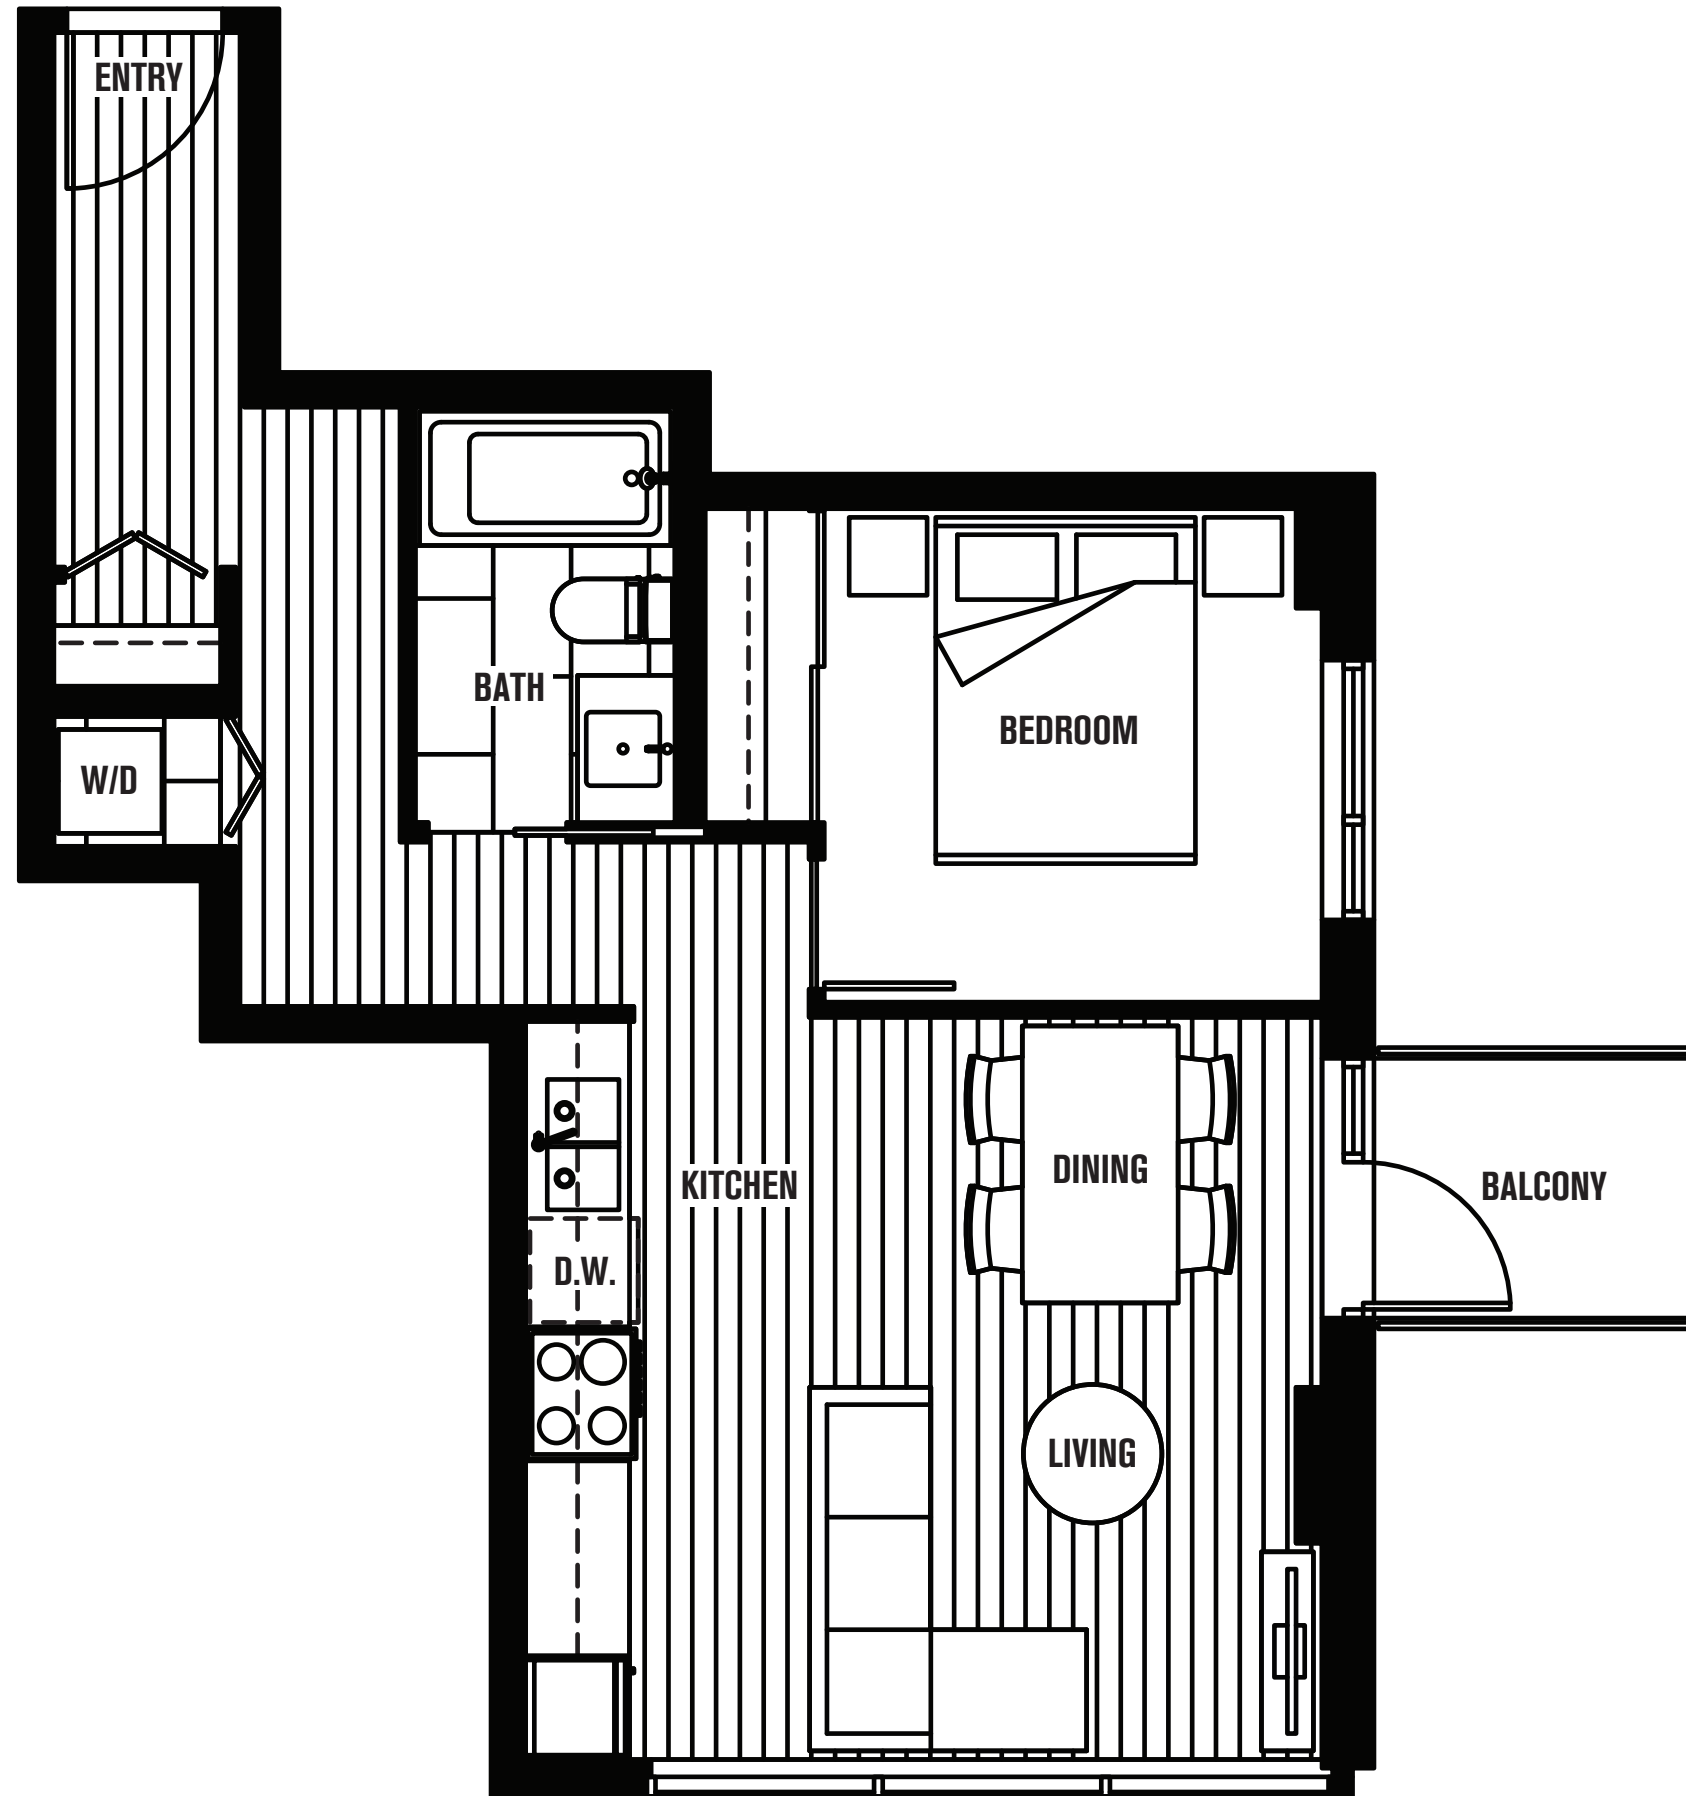

theRaymur

@ Strathcona Village

PLAN C1
1 BEDROOM
551 SQ FT

HASTINGS ST.

9TH FLOOR

ALSO AVAILABLE ON LEVELS 10 & PH

HASTINGS ST.

3RD FLOOR

ALSO AVAILABLE ON LEVELS 7, 8, 11 & 12
(L11: 1106, L12: 1206)