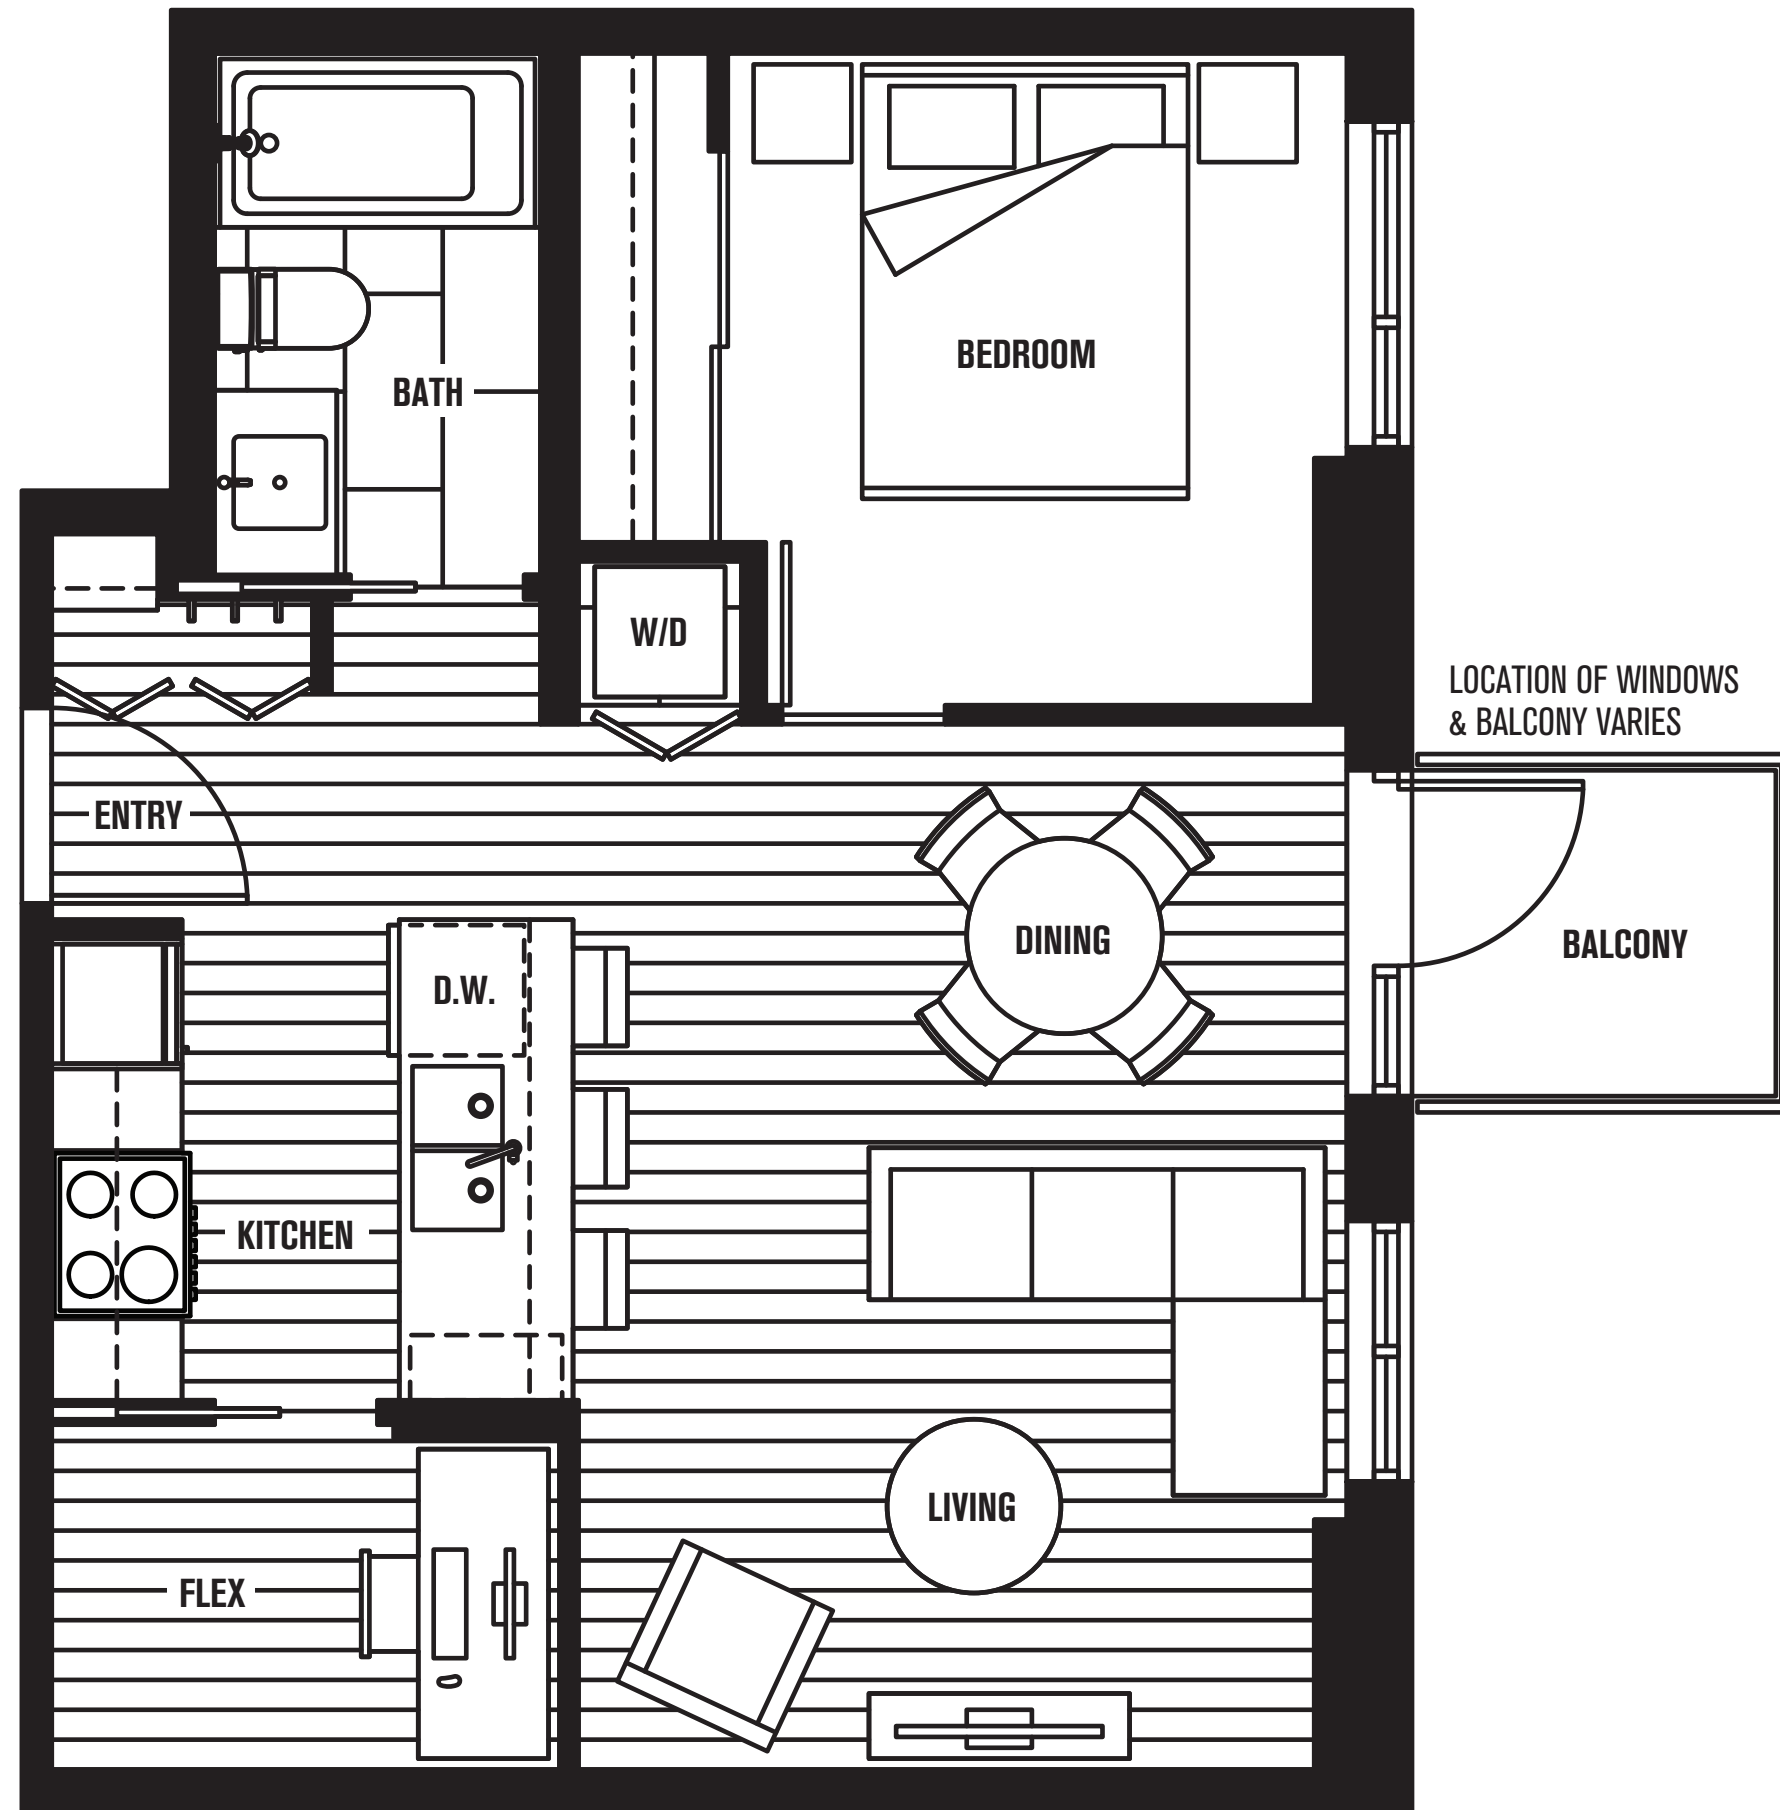

theRaymur

@ Strathcona Village

PLAN B

1 BEDROOM + FLEX

546 SQ FT

HASTINGS ST.

10TH FLOOR

ALSO AVAILABLE ON LEVEL 12

HASTINGS ST.

9TH FLOOR

ALSO AVAILABLE ON LEVELS 11 & PH