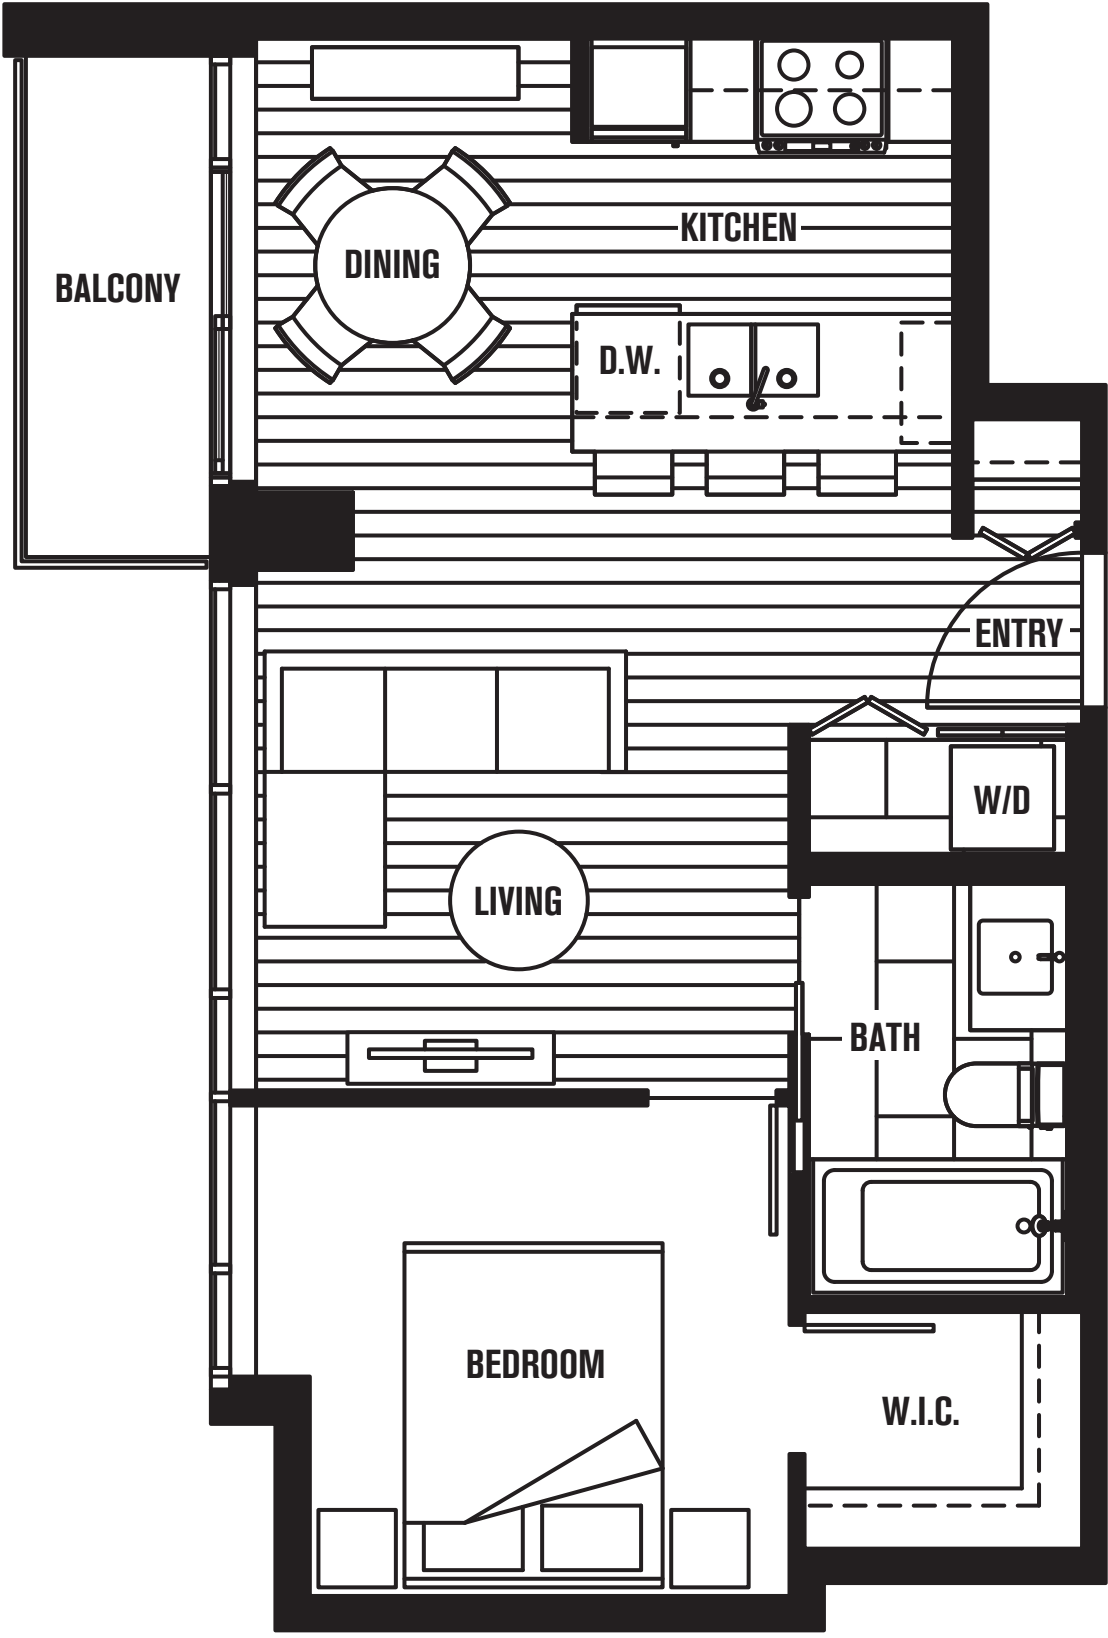

theHeatley

@ Strathcona Village

PLAN H
1 BEDROOM
504 - 507 SQ FT

HASTINGS ST.
7TH FLOOR

HASTINGS ST.
3RD FLOOR
ALSO AVAILABLE ON LEVELS 5 & 6