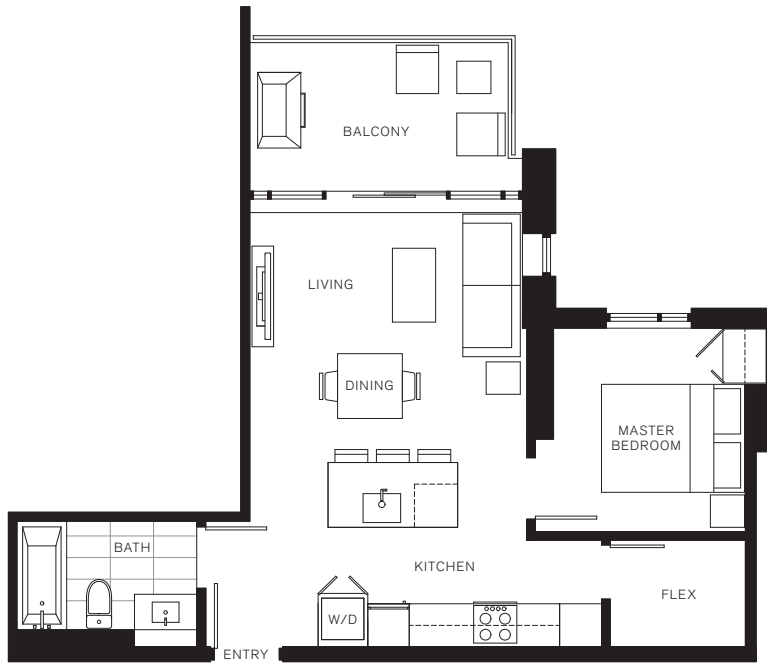

## PLAN

### TOWER HOME

1 Bed + 1 Bath + Flex

Indoor: 534 Sq.Ft.

Outdoor: 95 Sq.Ft.

View: S

# THE INDEPENDENT

AT MAIN

FLOOR 3 - 22