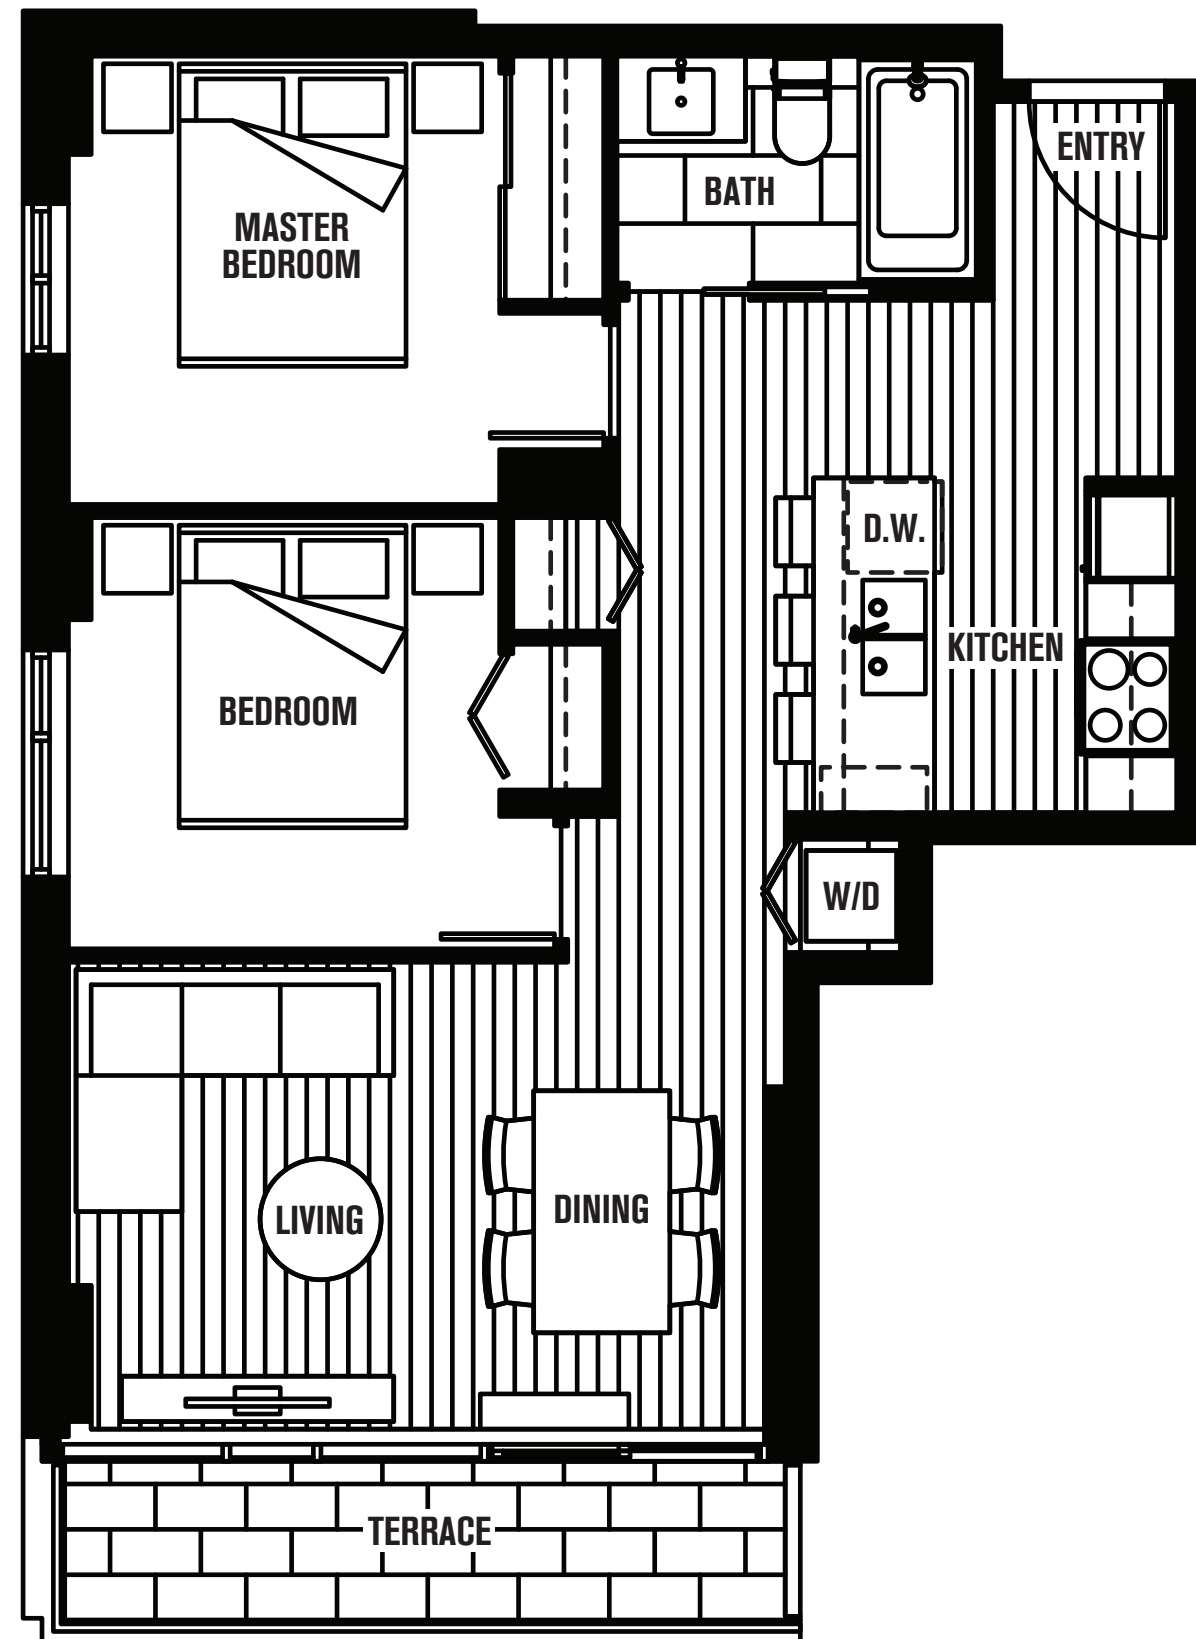

# theRaymur

@ Strathcona Village

**PLAN L1**  
2 BEDROOM  
678 SQ FT

HASTINGS ST.  
6TH FLOOR