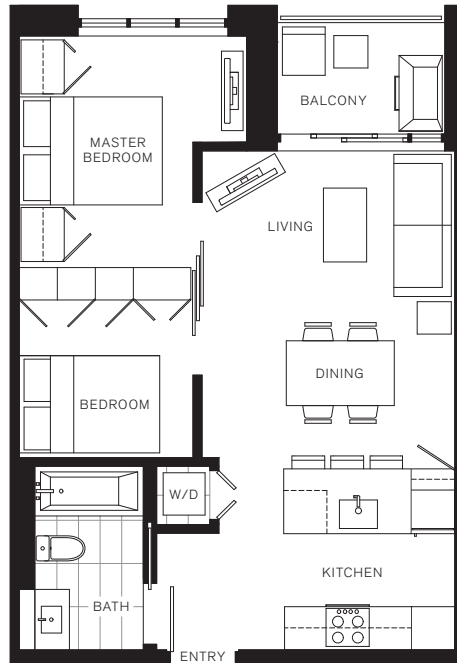

## PLAN

### PODIUM HOME

Junior 2 Bed + 1 Bath

Indoor: 582 – 588 Sq.Ft.

Outdoor: 48 – 53 Sq.Ft.

View: E

#### RIZEMODULAR

A storage solution with  
space changing flexibility.

# THE INDEPENDENT

AT MAIN

FLOOR 5

FLOOR 3