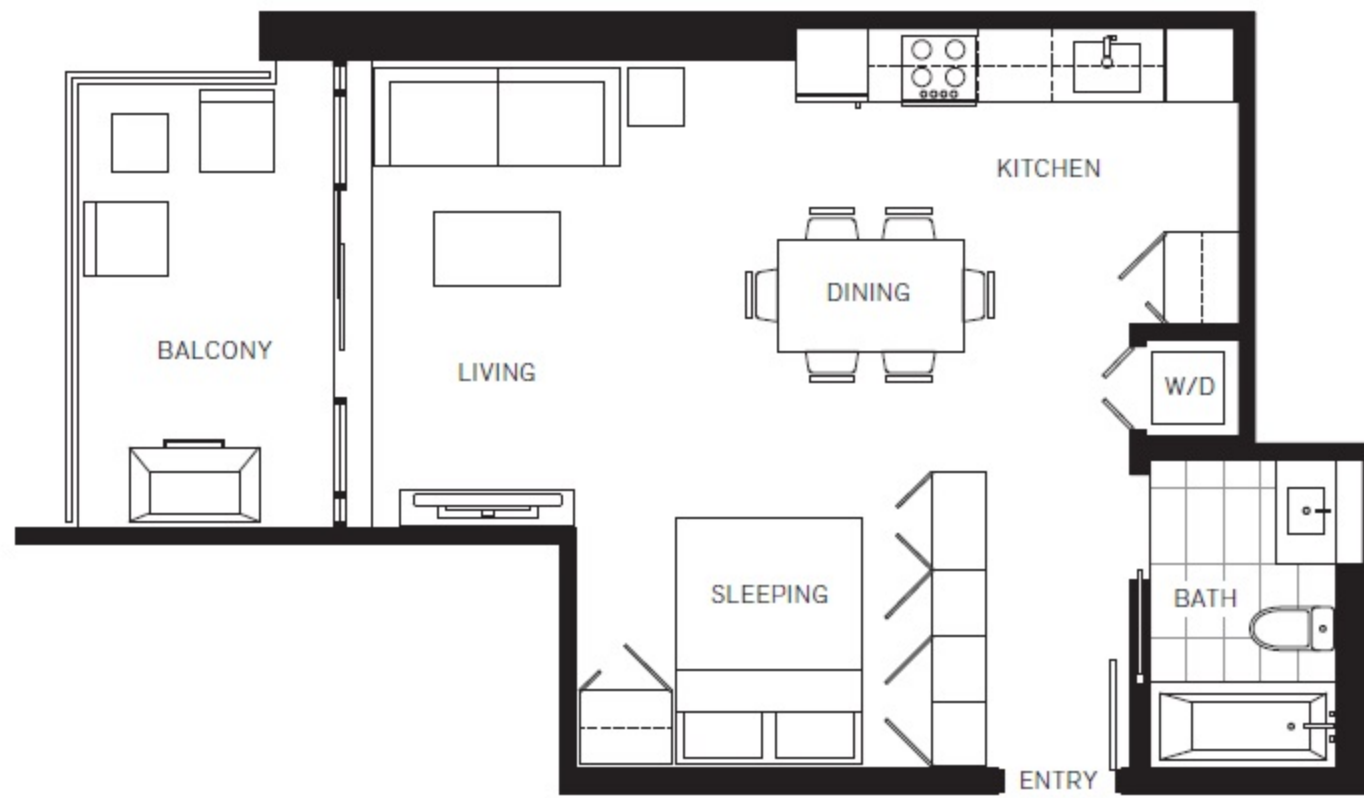

A PLAN

TOWER HOME

Studio + 1 Bath
Indoor: 497 Sq.Ft.
Outdoor: 95 Sq.Ft.
View: S

RIZEMODULAR

A storage solution with space changing flexibility.

THE INDEPENDENT

AT MAIN

FLOOR 3 - 22