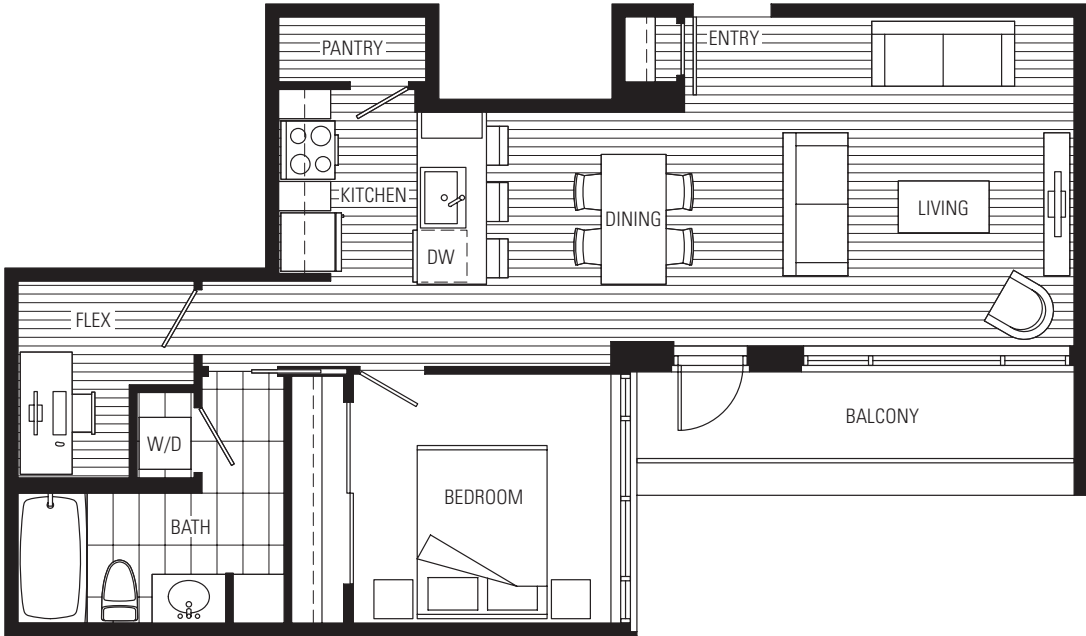

PLAN W1M · 685 sf · 1 Bedroom + Flex

1708 Columbia Street