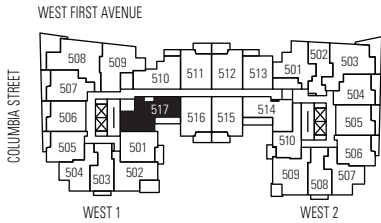

PLAN W1M · 685 sf · 1 Bedroom + Flex

1708 Columbia Street