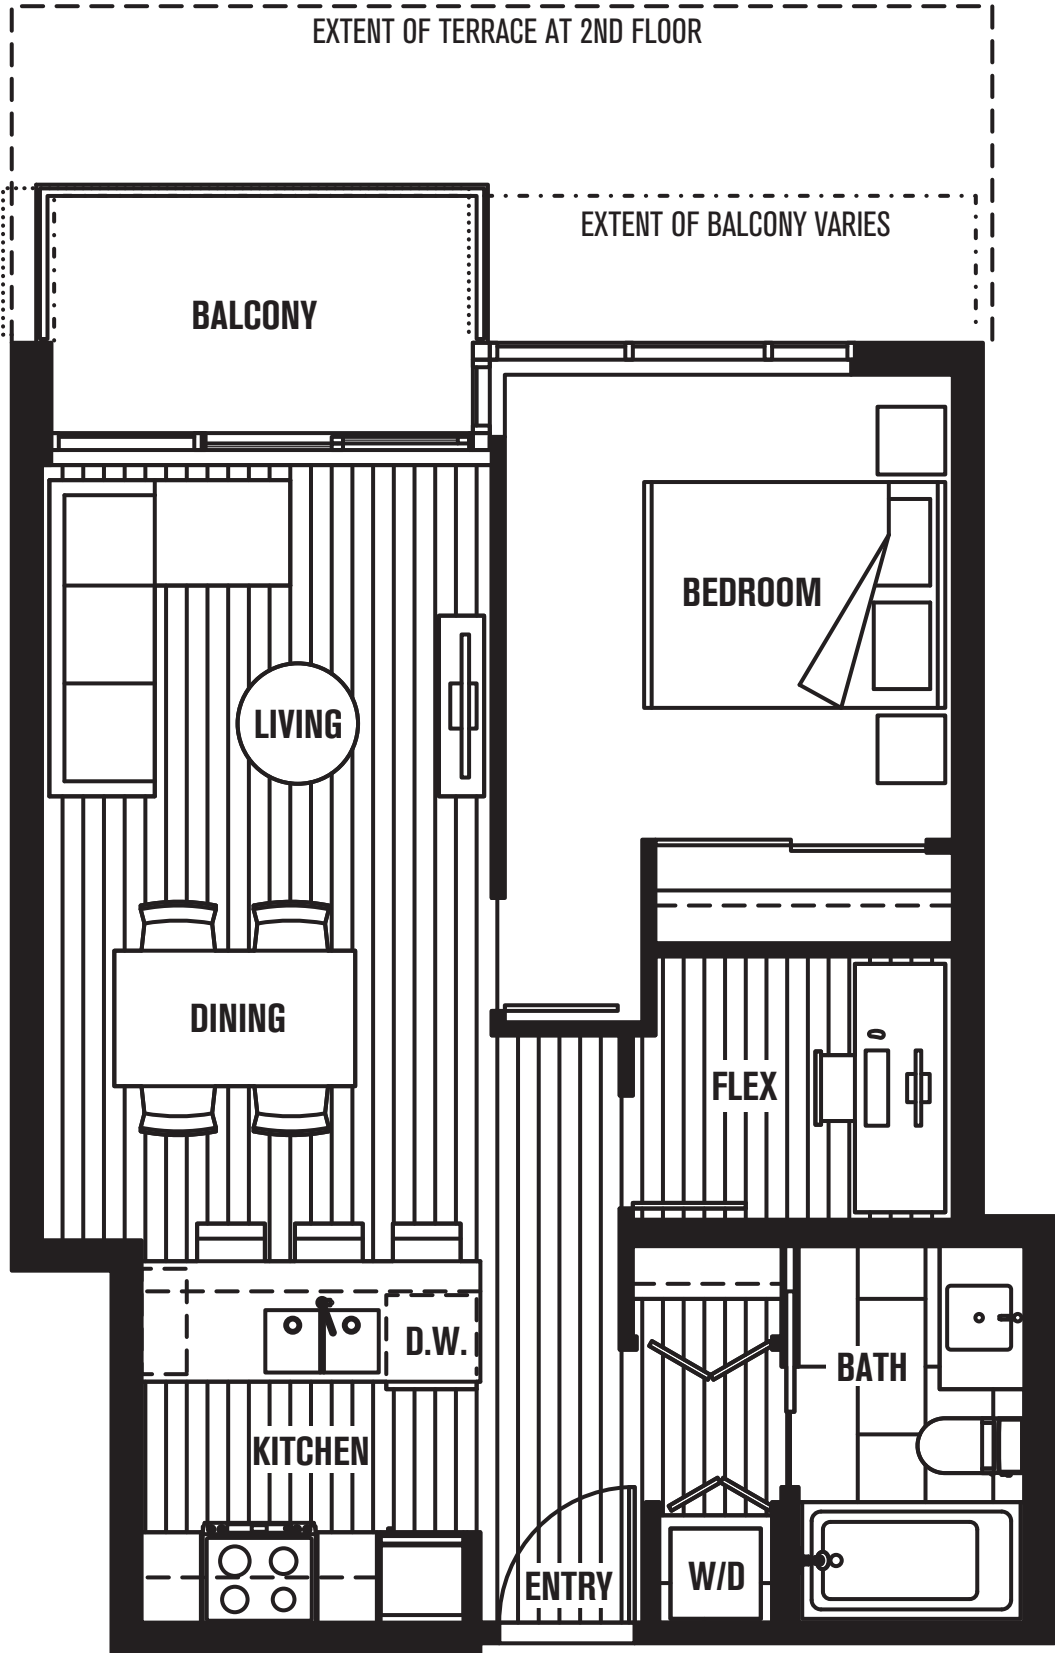

# theHeatley

@ Strathcona Village

**PLAN J**  
 1 BEDROOM + FLEX  
 584 SQ FT

HASTINGS ST.

7TH FLOOR

HASTINGS ST.

3RD FLOOR

ALSO AVAILABLE ON LEVELS 2, 5 & 6  
 (L2: 252)