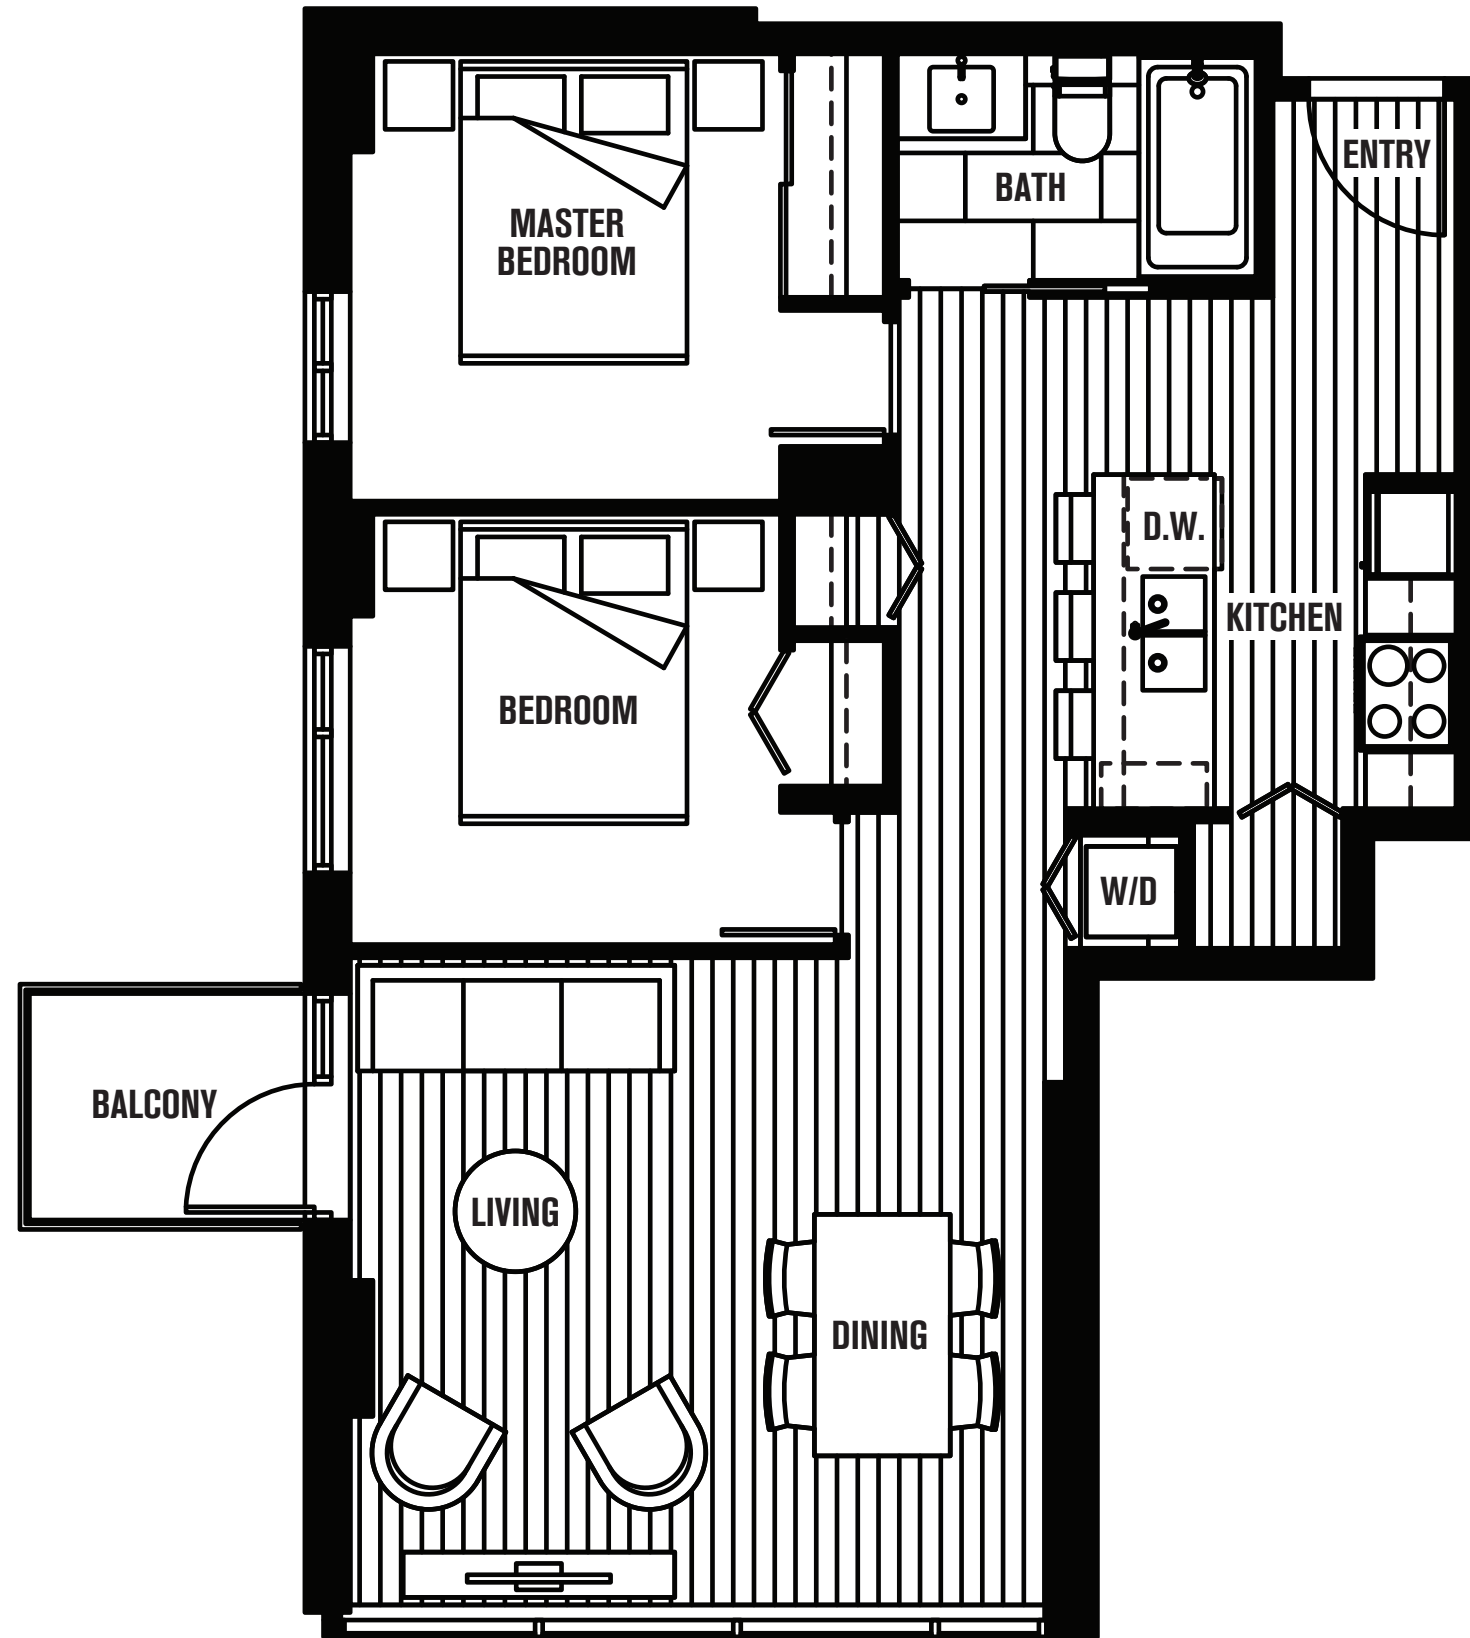

theRaymur

@ Strathcona Village

PLAN L3
2 BEDROOM
755 SQ FT

HASTINGS ST.
5TH FLOOR