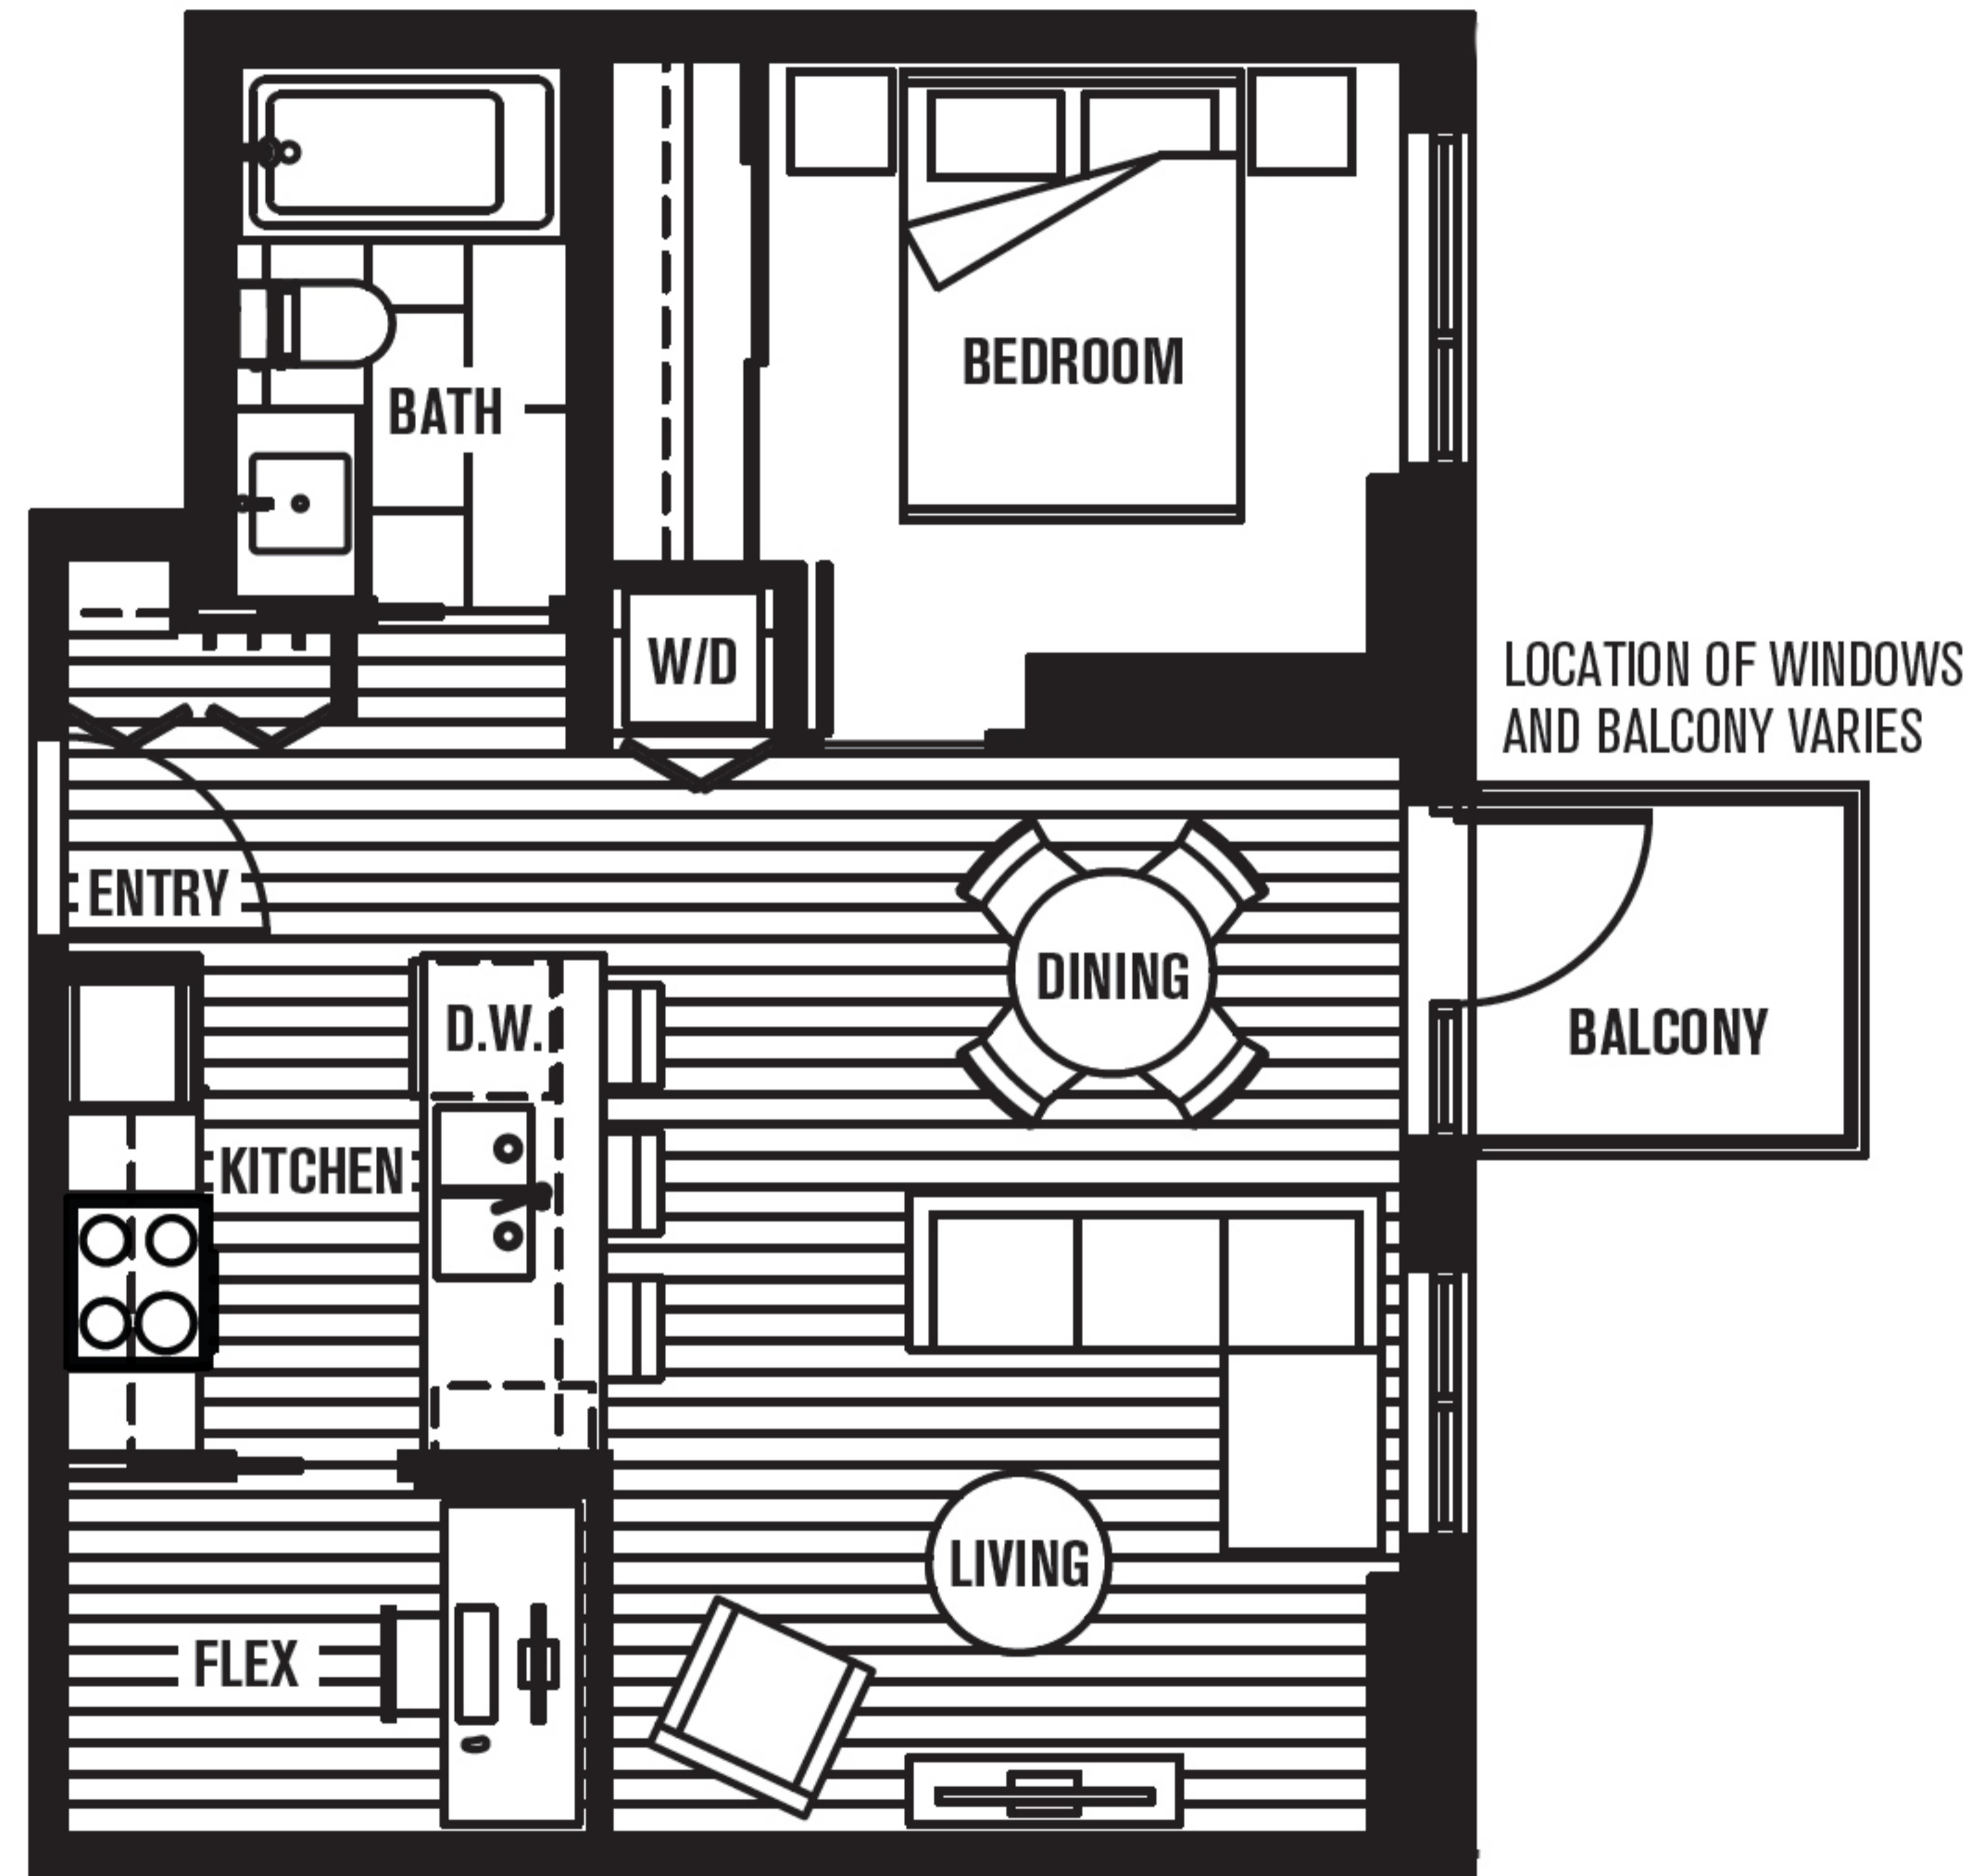

PLAN B

1 BEDROOM + FLEX

546 SQ FT

HASTINGS ST.

9TH FLOOR

ALSO AVAILABLE ON LEVELS 10, 11 & PH

HASTINGS ST.

8TH FLOOR

NOTE: Actual Unit of Floorplan is the Mirror Image