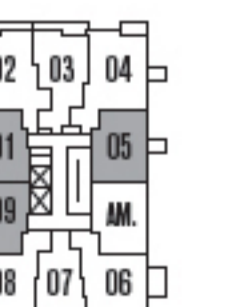

HASTINGS ST.

8TH FLOOR

NOTE: Actual Unit of Floorplan is the Mirror Image