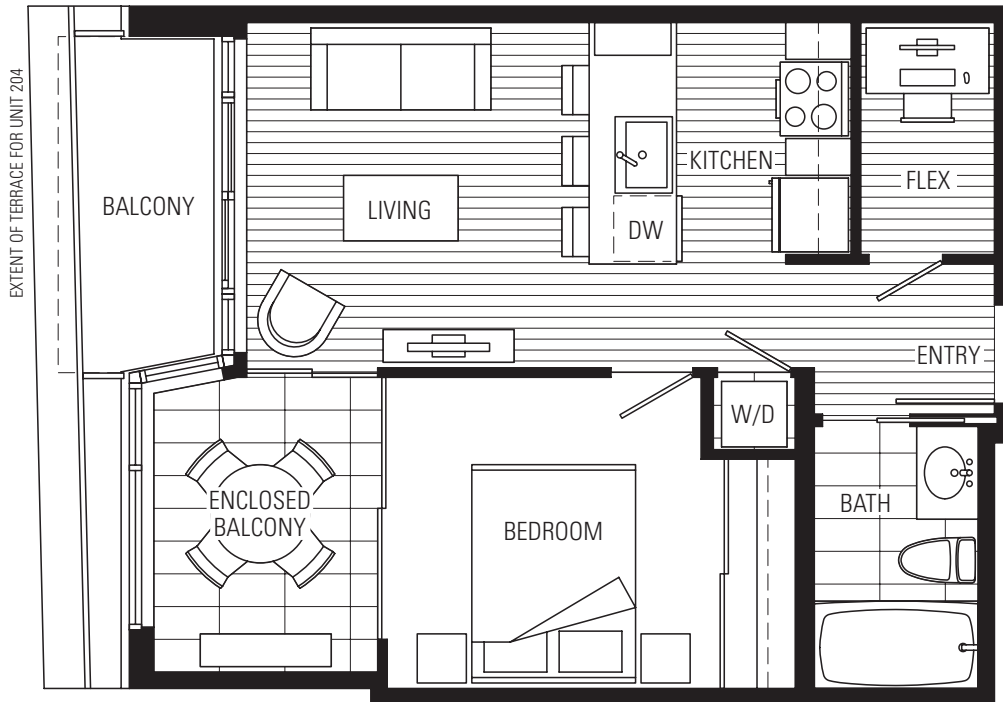

PLAN W1B2 · 529 sf · 1 Bedroom + Enclosed Balcony + Flex

1708 Columbia Street