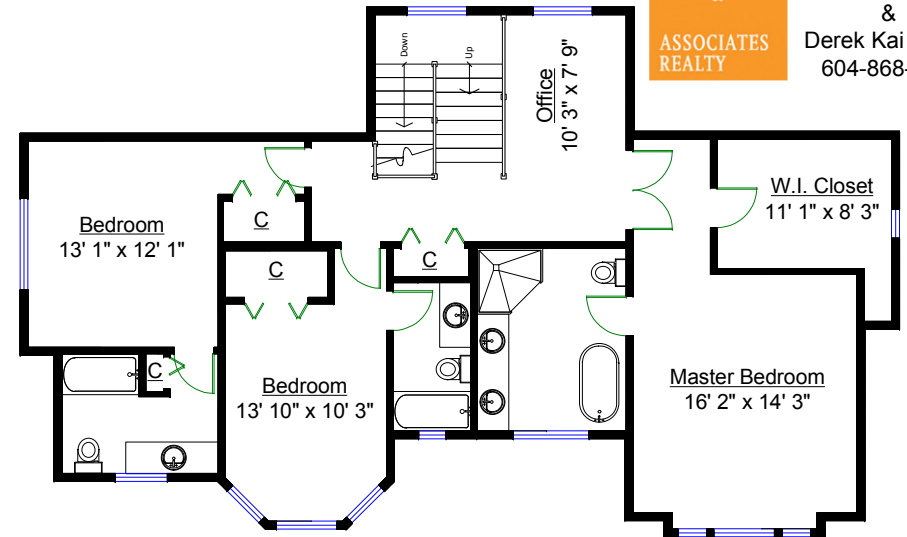

4104 Highland Place, North Vancouver

Salina Kai PREC
604-773-7013
&
Derek Kai PREC
604-868-1666

MAIN LEVEL

UPPER LEVEL

LOWER LEVEL

Totals**

Main Level: 1,791 sq. ft.
Upper Level: 1,369 sq. ft.
Lower Level: 1,513 sq. ft.
TOTAL: 4,673 sq. ft.

Other Areas

Garage: 519 sq. ft.
Deck: 343 sq. ft.
Patio: 687 sq. ft.
TOTAL: 1,549 sq. ft.