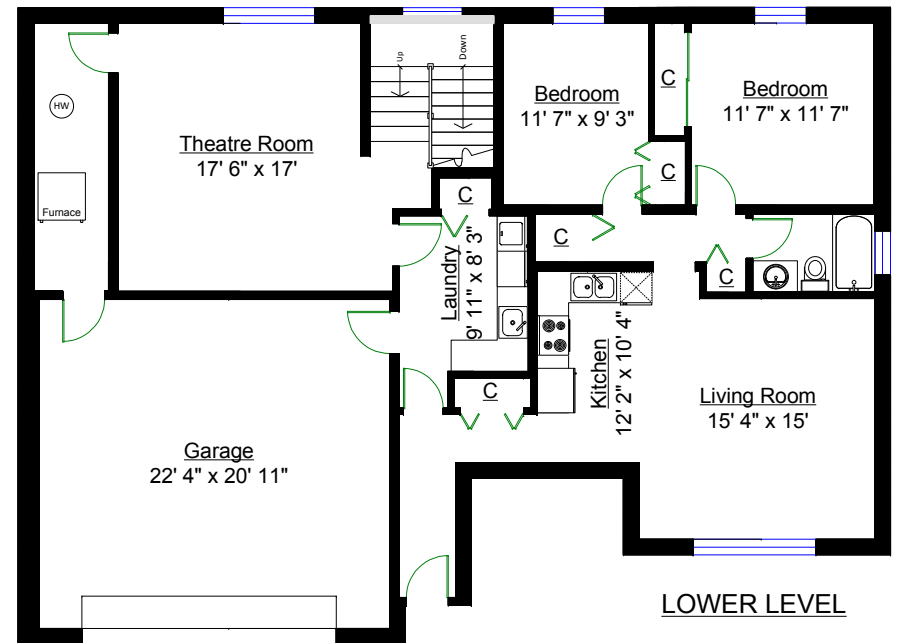

4104 Highland Place, North Vancouver

Salina Kai PREC
604-773-7013
&
Derek Kai PREC
604-868-1666

MAIN LEVEL

UPPER LEVEL

LOWER LEVEL

Totals**

Main Level: 1,791 sq. ft.
Upper Level: 1,369 sq. ft.
Lower Level: 1,513 sq. ft.
TOTAL: 4,673 sq. ft.

Other Areas

Garage: 519 sq. ft.
Deck: 343 sq. ft.
Patio: 687 sq. ft.
TOTAL: 1,549 sq. ft.