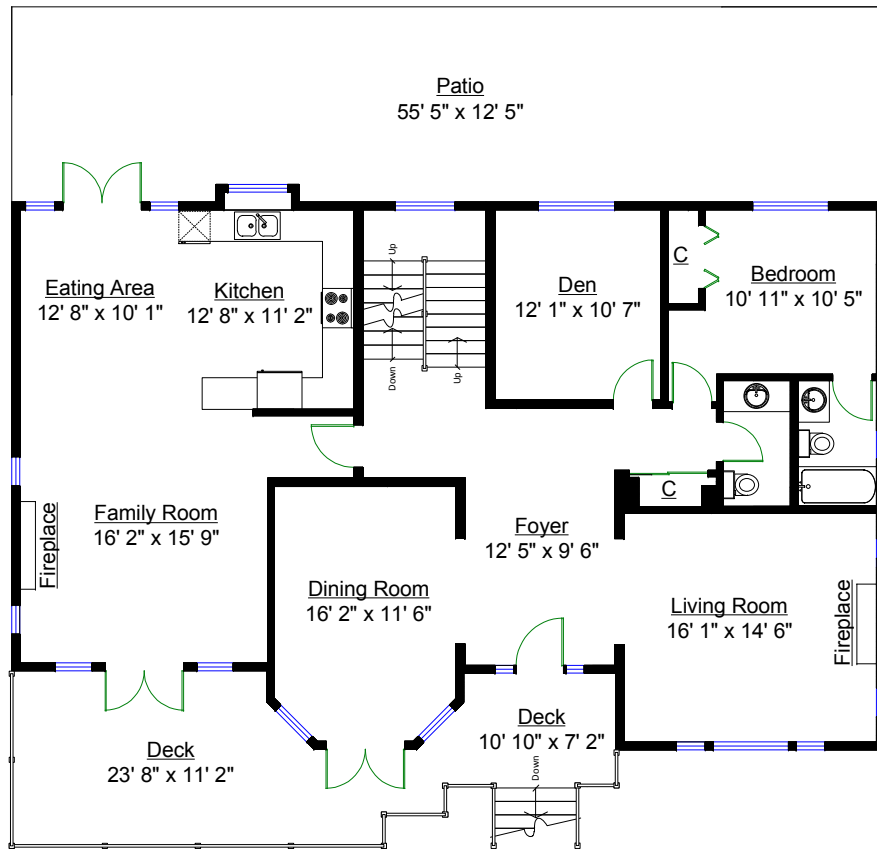

4104 Highland Place, North Vancouver

Salina Kai PREC
604-773-7013
&
Derek Kai PREC
604-868-1666

MAIN LEVEL

UPPER LEVEL

LOWER LEVEL

Totals**

Main Level: 1,791 sq. ft.
Upper Level: 1,369 sq. ft.
Lower Level: 1,513 sq. ft.
TOTAL: 4,673 sq. ft.

Other Areas

Garage: 519 sq. ft.
Deck: 343 sq. ft.
Patio: 687 sq. ft.
TOTAL: 1,549 sq. ft.