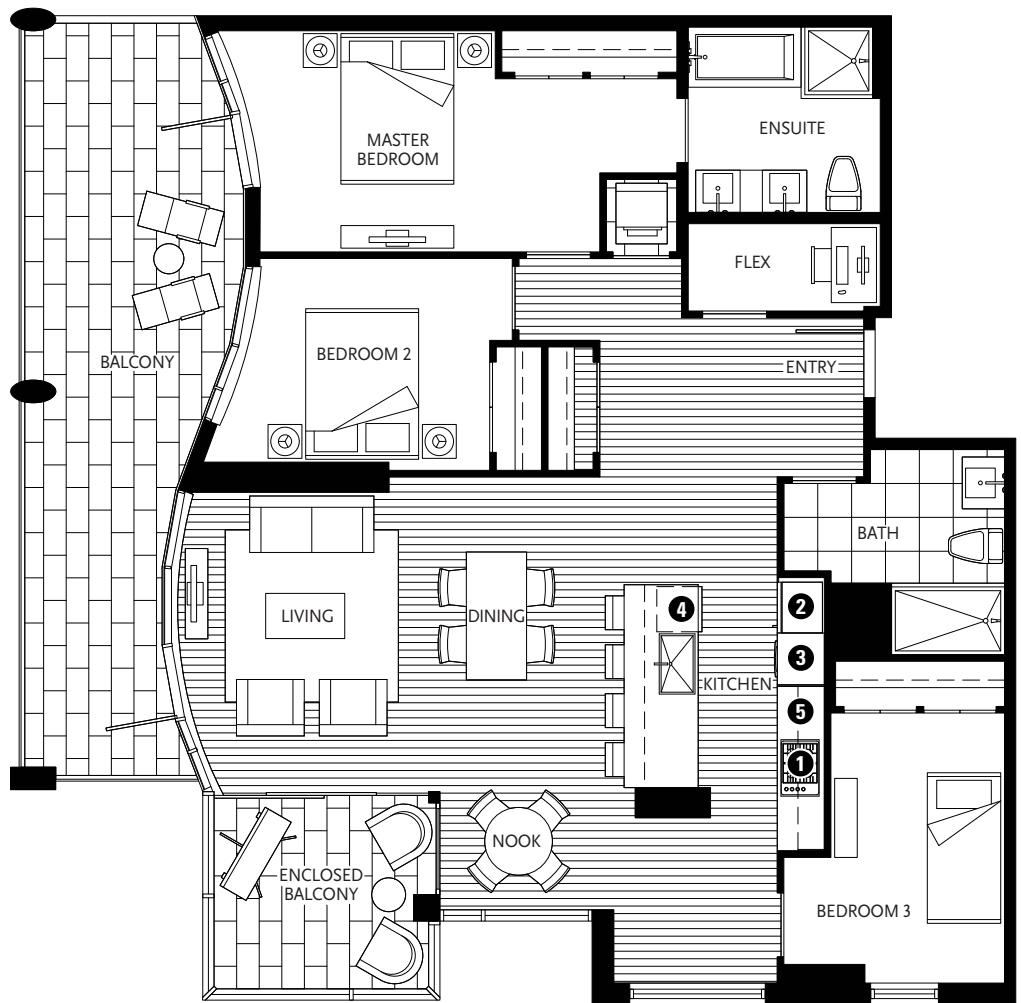

THE VILLAGE

ON FALSE CREEK

PLAN D

BRIDGE • 1616 COLUMBIA STREET

3 Bedroom + Flex + Enclosed Balcony
1429 Sf Living
315 Sf Balcony

- 1 Miele gas cooktop
- 2 Sub-Zero refrigerator
- 3 Miele wall oven & Panasonic built-in microwave
- 4 Miele dishwasher
- 5 Eggersmann of Germany eco-wood cabinetry

FLOOR 5 + 7
ALSO AVAILABLE ON
FLOORS 3, 4 + 6